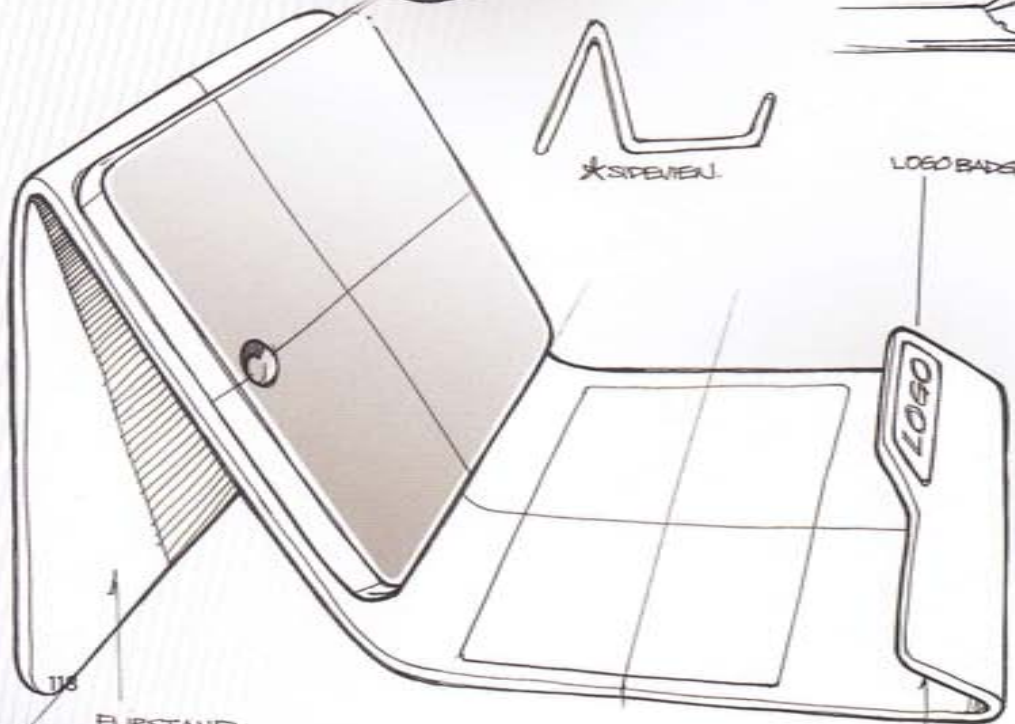

FOLDS OUT TO A STAND

+ IT WORKS AS A SCREEN COVER.

* SIDEVIEW

* LEDGE

SIDEVIEW

HARD CORNERS

* CLAMP

* FLIP THESE

①

②

HOOK

* SIDEVIEW

KEYBOARD

LEATHER

* METAL CLIP ON...

* SIDEVIEW

* PULL FOR
CORRECT ANGLE

FOLDS UP

MTRL.

MTRL.

CLIP

WRAPS AROUND
- LEATHER

DBL CLIP

CLIP
- CLR