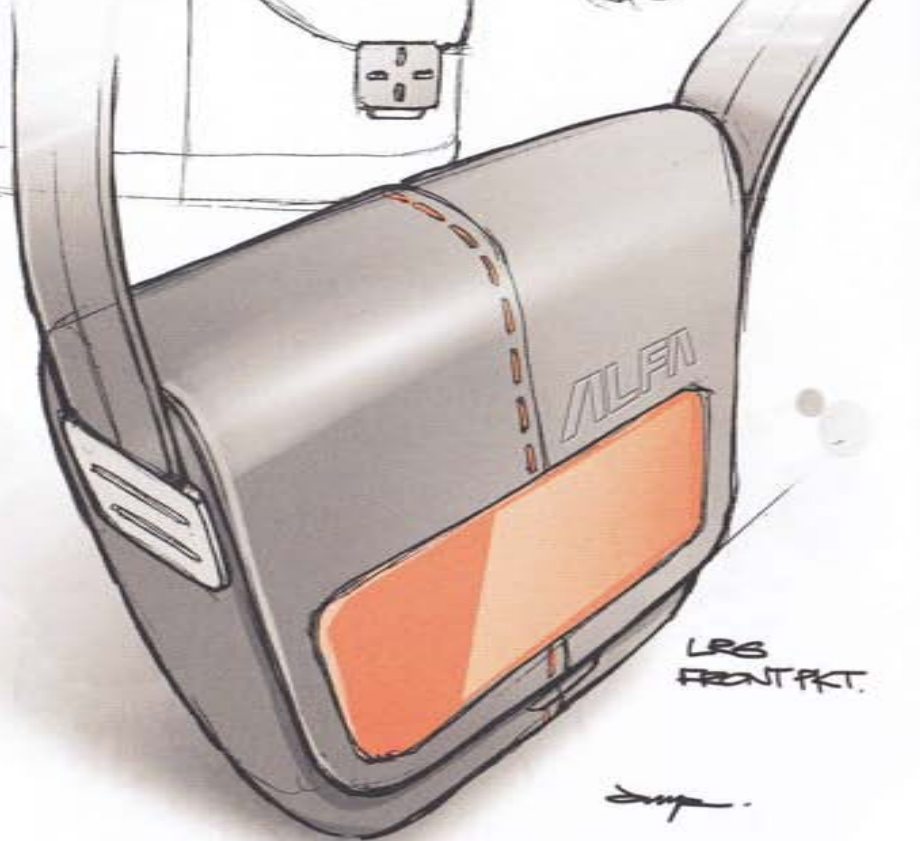

FOLDS OUT TO A STAND

+ IT WORKS AS A SCREEN COVER.

* SIDEVIEW

* LEDGE

SIDEVIEW

HARD CORNERS

* CLAMP

* FLIP THESE

- FOLDS
DOWN

★ BOLD COLORS

- GREYS VS. WARM C

ASYM DES.

LEG FRONT PART.

[Signature]