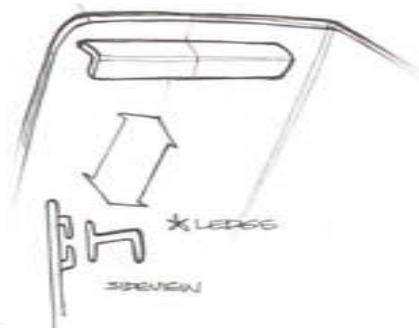

FOLDS OUT TO A STAND

+ IT WORKS AS A SCREEN COVER.

* SIDEVIEW

* LEDGE

SIDEVIEW

HARD CORNERS

* CLAMP

* FLIP THESE

①

②

HOOK

* SIDEVIEW

KEYBOARD

LEATHER

* METAL CLIP ON...

* SIDEVIEW

* PULL FOR
CORRECT ANGLE

FOLDS UP

MTRL.

MTRL.

CLIP

WRAPS AROUND
- LEATHER

DBL CLIP

CLIP
- CLR