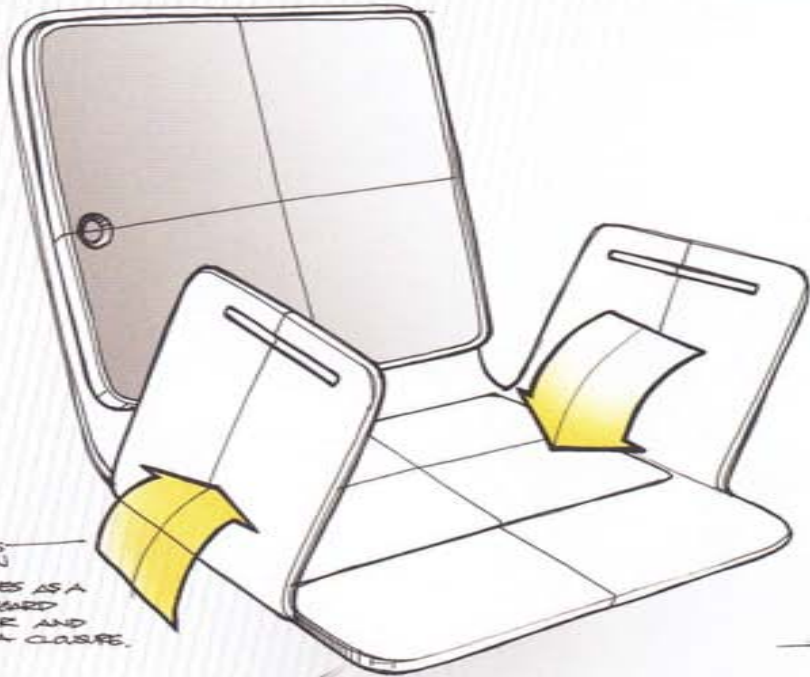

FOLDS OUT TO A STAND

+ IT WORKS AS A SCREEN COVER.

* SIDEVIEW

* LEDGE

SIDEVIEW

HARD CORNERS

* CLAMP

* FLIP THESE

①

②

HOOK

* SIDEVIEW

KEYBOARD

LEATHER

* METAL CLIP ON...

* SIDEVIEW

* PULL FOR
CORRECT ANGLE

FOLDS UP

MTRL.

MTRL.

CLIP

WRAPS AROUND
- LEATHER

DBL CLIP

CLIP
- CLR