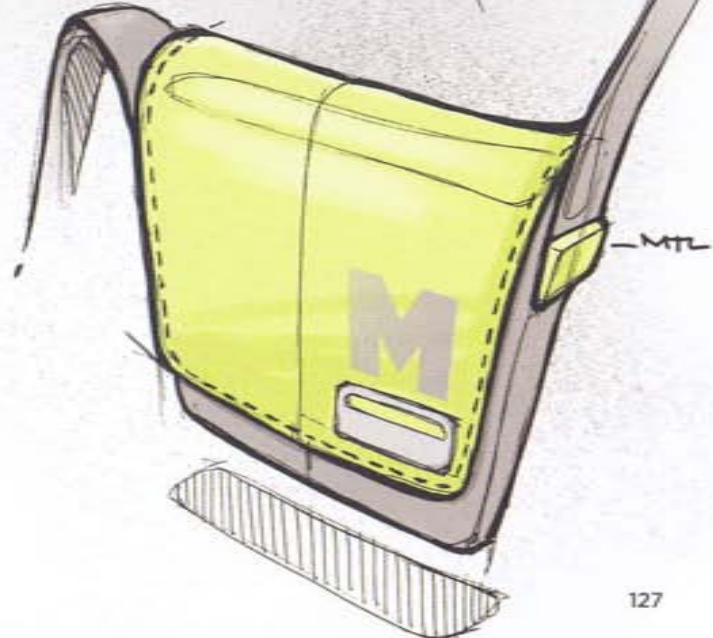

ALL
COLOR

BLK
FB

ASHU.

* COLOR - BLK
MATERIAL - FB
TEXTURE - SWD.

CUT-OFF

SS BADGE

BADGE

MTL

- FOLDS
DOWN

★ BOLD COLORS

- GREYS VS. WARM C

ASYM DES.

LEG FRONT PART.

[Signature]