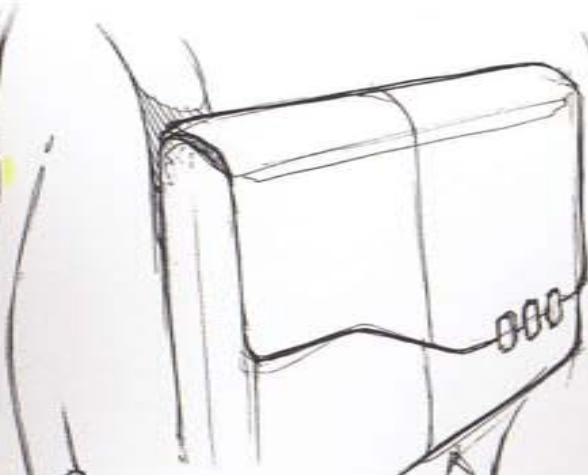

ALL
COLOR

BLK
FB

ASHU.

* COLOR - BLK
MATERIAL - FB
TEXTURE - SWD.

CUT-OFF

SS BADGE

BADGE

MTL