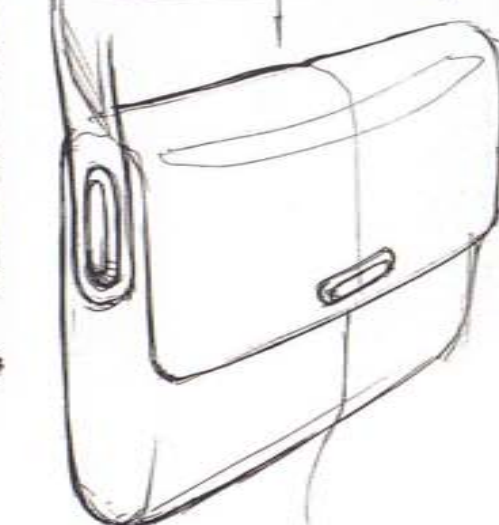

ALL
COLOR

BLK
FB

ASHU.

* COLOR - BLK
MATERIAL - FB
TEXTURE - SWD.

CUT-OFF

SS BADGE

BADGE

MTL