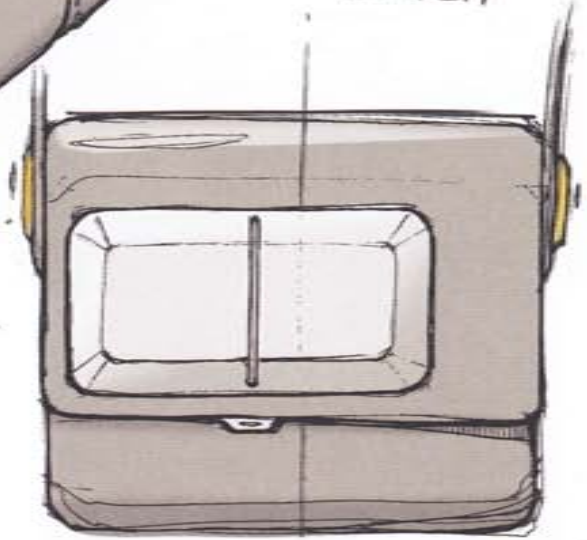

SKINNY VERS 2.

SKINNY BAG

- IPAD
- MAC AIR

STOCK HOME

MTR SPLIT

TEXTURE

LOGO BAGGE

TWO SPLIT (BAGGE)