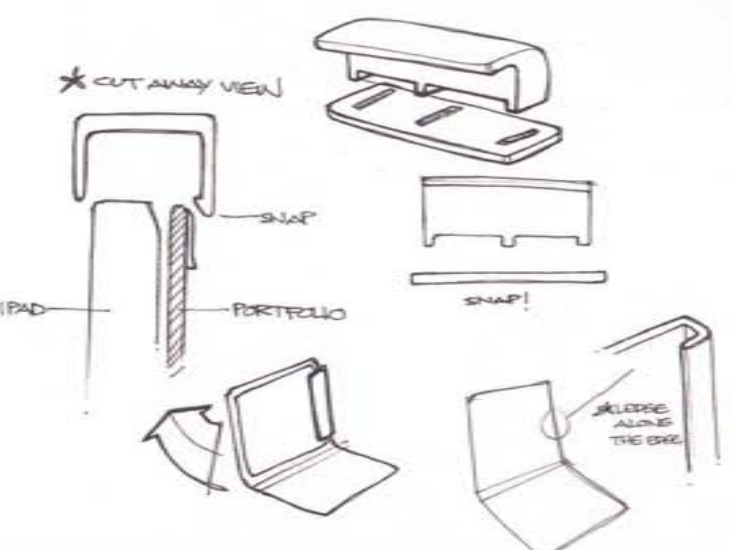

FOLDS OUT TO A STAND

+ IT WORKS AS A SCREEN COVER.

* SIDEVIEW

* LEDGE

SIDEVIEW

HARD CORNERS

* CLAMP

* FLIP THESE

①

②

HOOK

* SIDEVIEW

KEYBOARD

LEATHER

* METAL CLIP ON...

* SIDEVIEW

* PULL FOR
CORRECT ANGLE

FOLDS UP

MTRL.

MTRL.

CLIP

WRAPS AROUND
- LEATHER

DBL CLIP

CLIP
- CLR