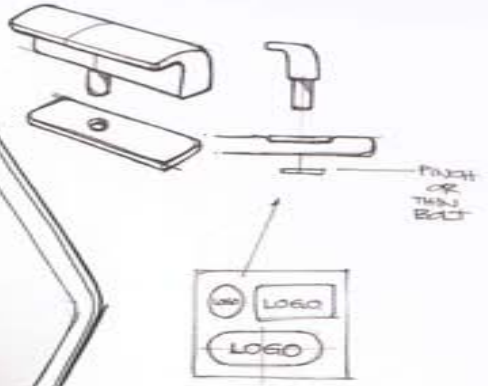

FOLDS OUT TO A STAND

+ IT WORKS AS A SCREEN COVER.

* SIDEVIEW

* LEDGE

SIDEVIEW

HARD CORNERS

* CLAMP

* FLIP THESE

①

②

HOOK

* SIDEVIEW

KEYBOARD

LEATHER

* METAL CLIP ON...

* SIDEVIEW

* PULL FOR
CORRECT ANGLE

FOLDS UP

MTRL.

MTRL.

CLIP

WRAPS AROUND
- LEATHER

DBL CLIP

CLIP
- CLR