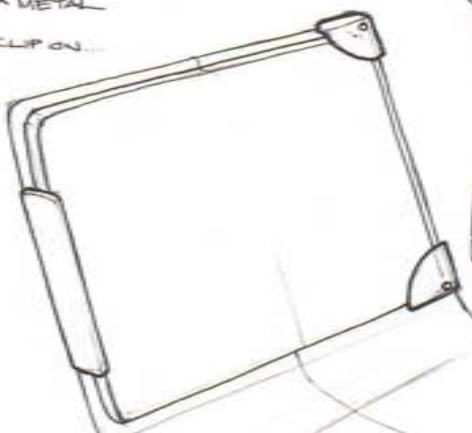

FOLDS OUT TO A STAND

+ IT WORKS AS A SCREEN COVER.

* SIDEVIEW

* LEDGE

SIDEVIEW

HARD CORNERS

* CLAMP

* FLIP THESE

①

②

HOOK

* SIDEVIEW

KEYBOARD

LEATHER

* METAL CLIP ON...

* SIDEVIEW

* PULL FOR
CORRECT ANGLE

FOLDS UP

MTRL.

MTRL.

CLIP

WRAPS AROUND
- LEATHER

DBL CLIP

CLIP
- CLR