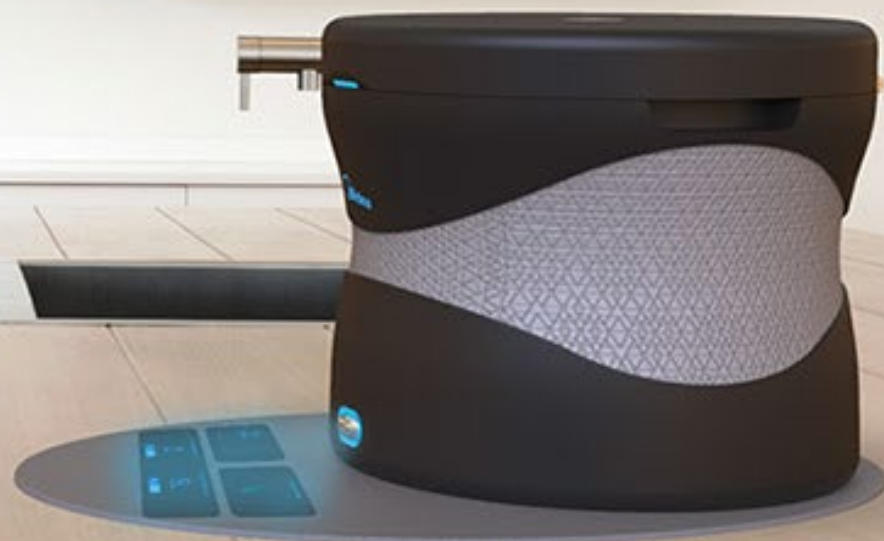

Vesta

THE SOFT SUPPORT YOU NEED

360 Degree Support

Enhanced Chin Support

Support Customization

Dual-sided Outer Cover

Portable Case

Multi-scenes Usage

REVIV KNEE+

healing light for less painful
and faster recovery

... the school run just got fun

THIS AIN'T YOUR MAMA'S PRESSURE COOKER

organic lattice for cycling comfort

...expertly engineered for the everyday