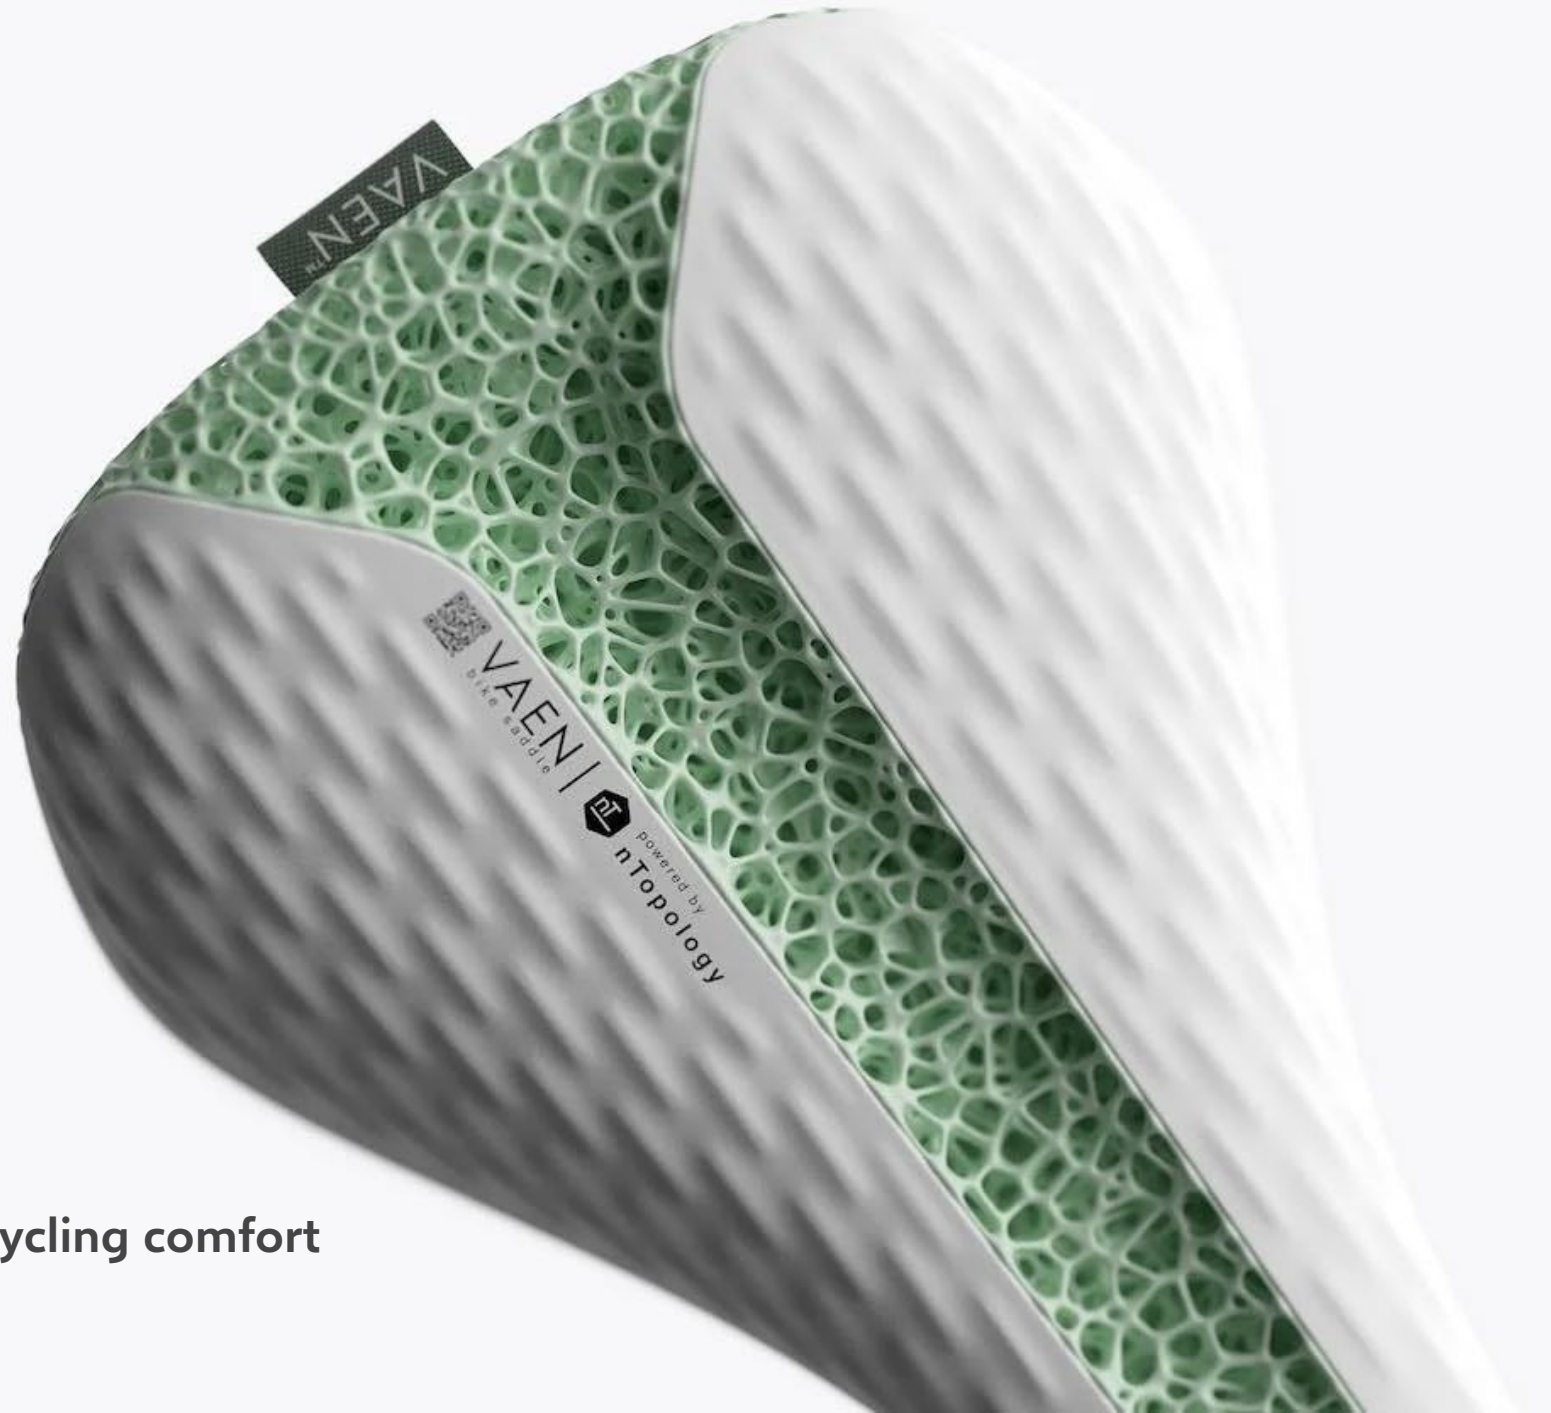

Vesta

THE SOFT SUPPORT YOU NEED

360 Degree Support

Enhanced Chin Support

Support Customization

Dual-sided Outer Cover

Portable Case

Multi-scenes Usage

REVIV KNEE+

healing light for less painful
and faster recovery

... the school run just got fun

THIS AIN'T YOUR MAMA'S PRESSURE COOKER

organic lattice for cycling comfort

...expertly engineered for the everyday

 DAPPER
DESIGN